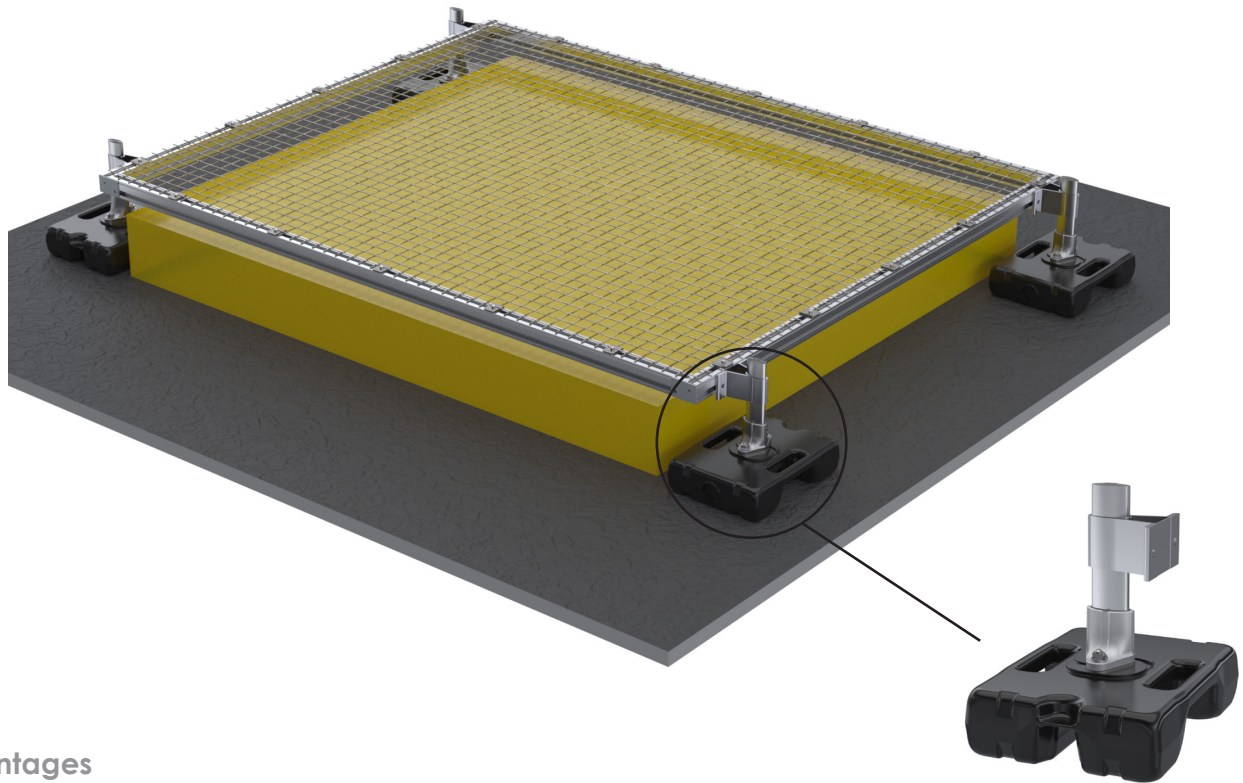

Fall protection grid

Description:

The **SECURITON® grille déportée** protection grid is a means of collective protection against falls from height through rooflights. They are available self-supporting or to be fixed on the roof and are certified for a resistance up to 1200 joules according to the GIF test protocol (March 1997) and the CRAM MR72 document (September 1990).

Details:

Material: Aluminum, zinc-plated steel

Finish: Raw

Setup: Delivered with manuals and drawings available online at: <http://extranet.somain.fr>

Skylight fall protection grid

✓ Advantages

SECURITON® grille déportée is light, easy and quick to install. The grid is made of galvanized steel.

This self-supporting grille is a custom-made device for securing skylights of all sizes.

⋮ Options

SECURITON® grille déportée is proposed by default with weighted blocks. Also available with mounting plates on steel decks

i Additional information

The feet are made to measure with a height between: 350 mm and 600 mm.

Translucent fall protection grid

Description:

The **SECURITON® grille à plat** is a means of collective protection against falls from height through translucent roofs.