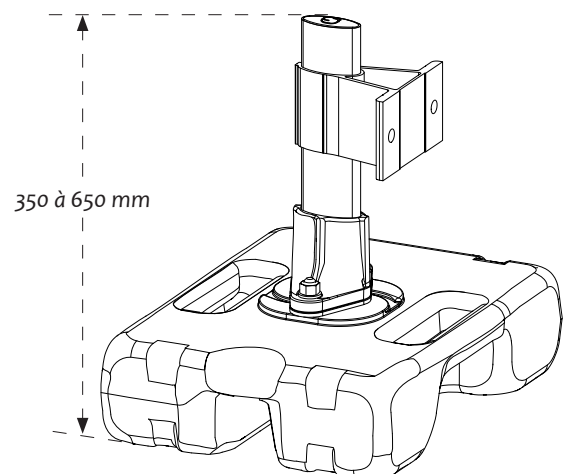

Fall protection grid

Description:

The **SECURITON® grille déportée** protection grid is a means of collective protection against falls from height through rooflights. They are available self-supporting or to be fixed on the roof and are certified for a resistance up to 1200 joules according to the GIF test protocol (March 1997) and the CRAM MR72 document (September 1990).

Details:

Material: Aluminum, zinc-plated steel

Finish: Raw

Setup: Delivered with manuals and drawings available online at: <http://extranet.somain.fr>

Skylight fall protection grid

✓ Advantages

SECURITON® grille déportée is light, easy and quick to install. The grid is made of galvanized steel.

This self-supporting grille is a custom-made device for securing skylights of all sizes.

⋮ Options

SECURITON® grille déportée is proposed by default with weighted blocks. Also available with mounting plates on steel decks

i Additional information

The feet are made to measure with a height between: 350 mm and 600 mm.

Translucent fall protection grid

Description:

The **SECURITON® grille à plat** is a means of collective protection against falls from height through translucent roofs.