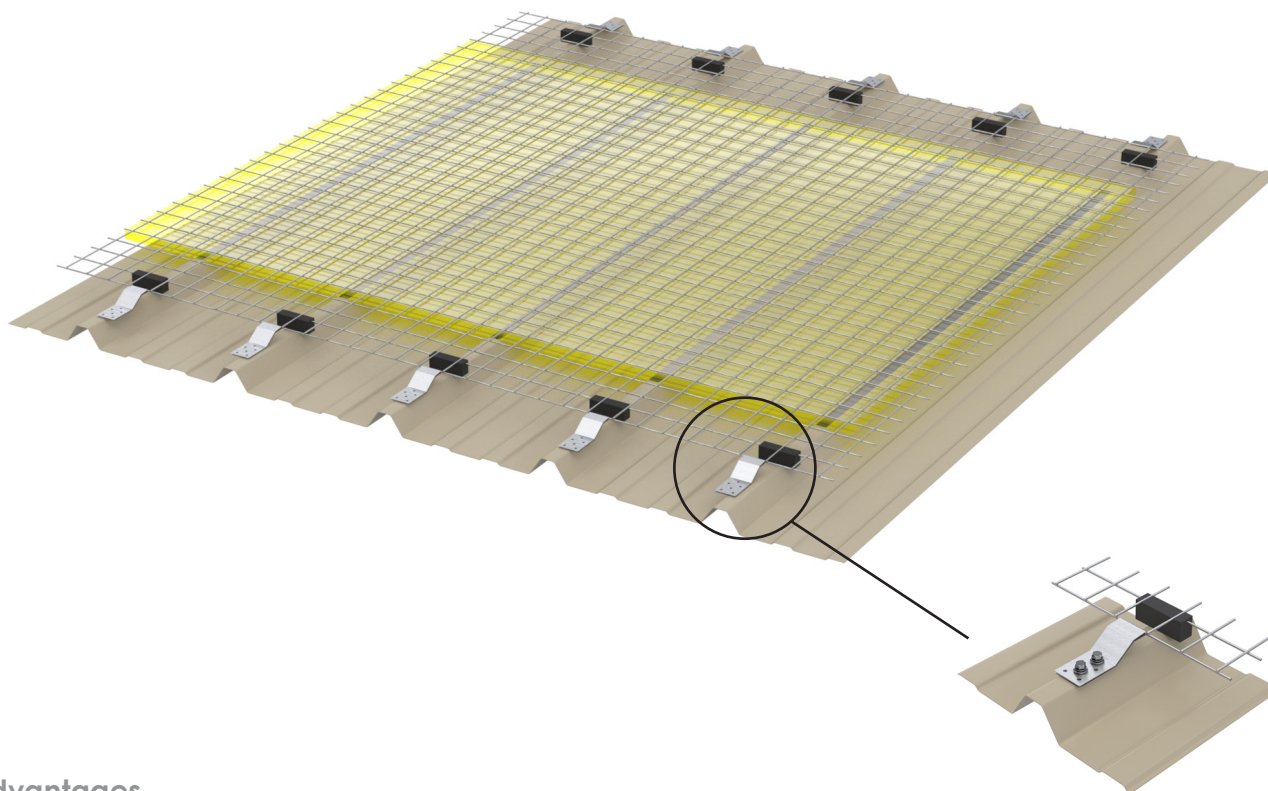

Translucent fall protection grid

Description:

The **SECURITON® grille à plat** is a means of collective protection against falls from height through translucent roofs.

Adapted to steel and fibrocement roofs, these grids are available self-supporting or to be fixed to the roof.

They are certified for a resistance to 1200 joules according to the GIF test protocol (March 1997) and the CRAM MR72 document (September 1990).

Details:

Material: Aluminum, zinc-plated steel

Finish: Raw

Setup: Delivered with manuals and drawings available online at: <http://extranet.somain.fr>

✓ Advantages

SECURITON® grille à plat is light, easy and quick to install. The grid is made of galvanized steel.

This flat grid is a custom-made device for securing skylights of any size.

⋮ Options

SECURITON® grille à plat is offered by default with steel fasteners. Also available with fasteners on fibro.

i Additional information

2 self-drilling screws M6x25 stainless steel + sealing strip.