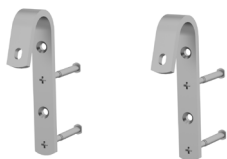

Material: Aluminium

Finish: Raw or powder-coated

Setup: Delivered with manuals and drawings available online at: <http://extranet.somain.fr>

REF : 100901

Simple ladder (2.85m).
10 anti-slip rungs.
Weight approx. 4.70kg.

REF : 100902

Double ladder (4.81m).
2 x 10 anti-slip rungs.
Weight approx. 10.20 kg.

REF : 100903

Double ladder (5.93m).
2 x 12 anti-slip rungs.
Weight approx. 12.50 kg.

REF : 102333

Hook for concrete ladder.
Fixing: supplied with self-tapping screws and sealing strip.

REF : 102334

Hook for ladder cladding.
Fixing: supplied with self-tapping screws and sealing strip.

REF : 100905

Anti-theft storage rack.
Supplied without padlock.

Options

Stainless steel screws on request. Specific RAL colour on request.

Our design office is at your disposal to offer you tailor-made solutions for each situation.

+ Elements

REF : 100904

1 pair of hooks
Diameter 30 mm.
Supplied with screws.

REF : 101485

Hanging bar for wall
Aluminium.
Width: 600 mm
Fixing: 4 M8 not supplied