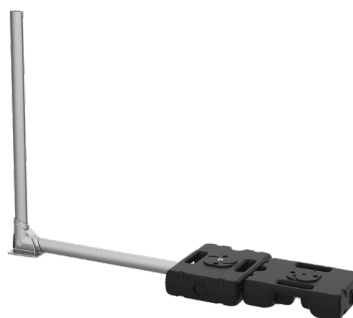

REF : 101227

Free-standing exit crossbar
Aluminium.
Height: 1117 mm.
Groundclearance 1642 mm.
Fixing: 2 ballast weights
HDPE cover included.