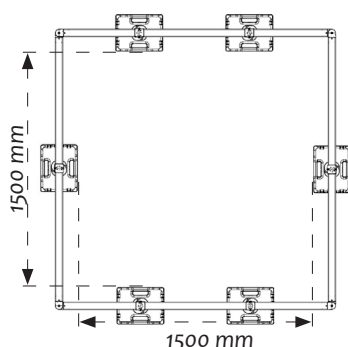

### 1 Skylight protection: 1500 x 1500 (with or without gate)

- Without gate

**REF : 101148**

1500 mm X 1500 mm skylight protection kit without gate.

- With gate

**REF : 101149**

1500 mm X 1500 mm skylight protection kit with gate.

**2** Skylight protection: 1000 x 1000 (with or without gate)

- Without gate

**REF : 101146**

1000 mm X 1000 mm skylight protection kit without gate.

- With gate

**REF : 101147**

1000 mm X 1000 mm skylight protection kit with gate.