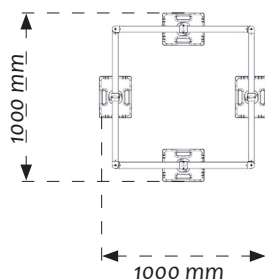

### 1 Skylight protection: 1500 x 1500 (with or without gate)

- Without gate

**REF : 101148**

1500 mm X 1500 mm skylight protection kit without gate.

- With gate

**REF : 101149**

1500 mm X 1500 mm skylight protection kit with gate.

**2** Skylight protection: 1000 x 1000 (with or without gate)

- Without gate

**REF : 101146**

1000 mm X 1000 mm skylight protection kit without gate.

- With gate

**REF : 101147**

1000 mm X 1000 mm skylight protection kit with gate.

**3** Skylight protection: 2000 x 2000 (with or without gate)

- Without gate

**REF : 101150**

2000 mm X 2000 mm skylight protection kit without gate.

- With gate

**REF : 101151**

2000 mm X 2000 mm skylight protection kit with gate.