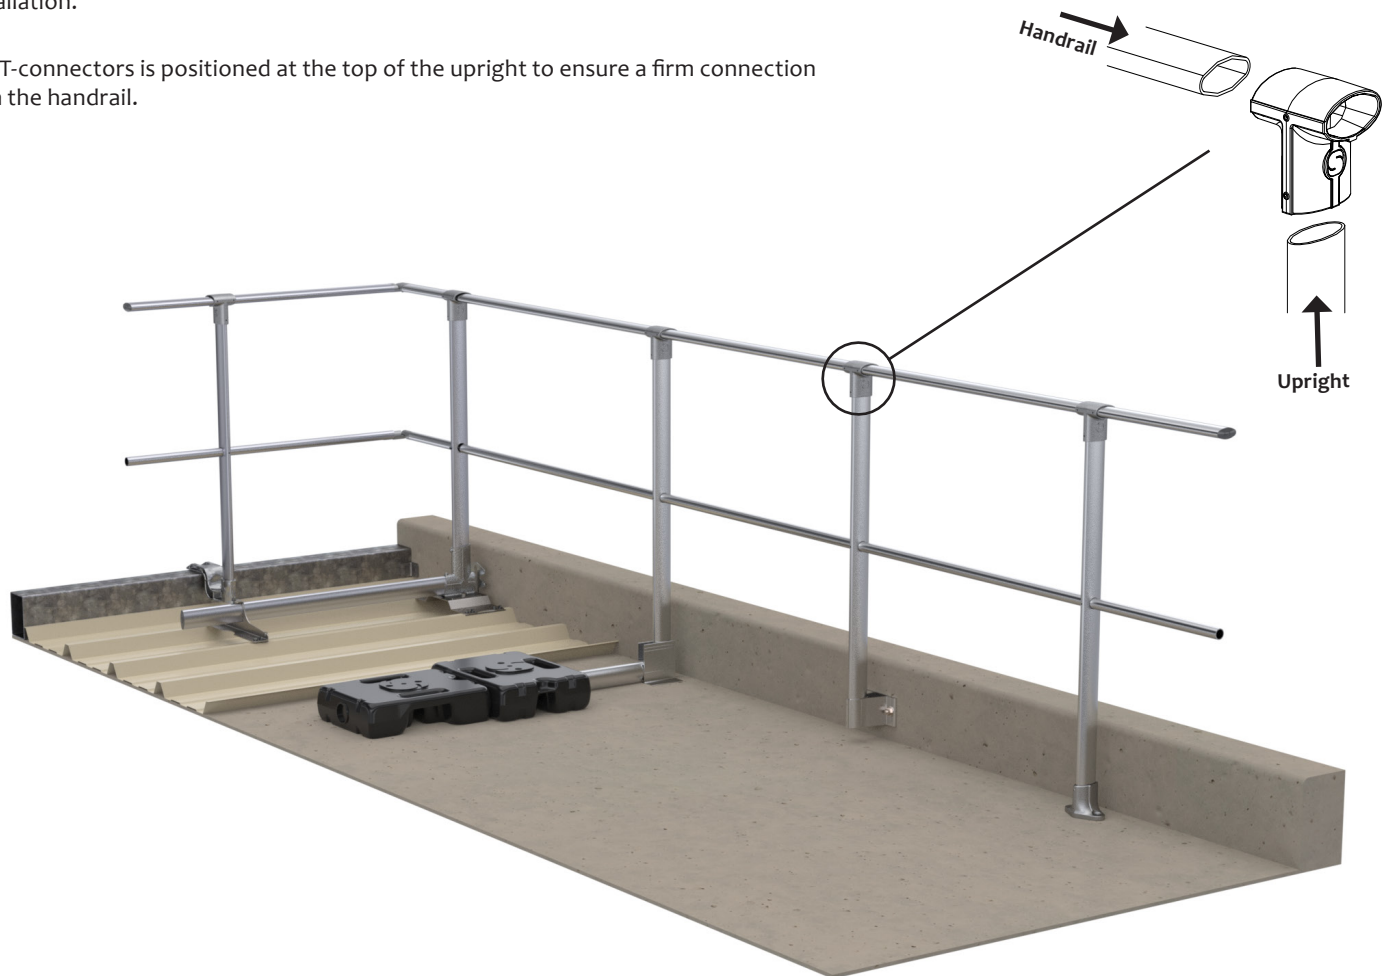

Guardrail with T piece

Description:

The **SECURILISSE®** is a collective system against falls from heights, designed for roofs that are inaccessible to the public.

The entire range is also available with a moulded aluminium part to ensure continuous grip, particularly for gangways, stairways or workstations where the top rail is regarded as a handrail (see EN E 85-015 : 2019).

This option is used for the GC-TI and GC-BC guardrail to improve the system's waterproofing, for the GC foldable guardrail this assembly simplifies adjustment during installation.

The T-connectors is positioned at the top of the upright to ensure a firm connection with the handrail.

Details:

Material: Aluminium

Finish: Raw, anodised or powder-coated

Setup: Delivered with manuals and drawings available online at: <http://extranet.somain.fr>

Options

This option is available for all **SECURILISSE®** bases.