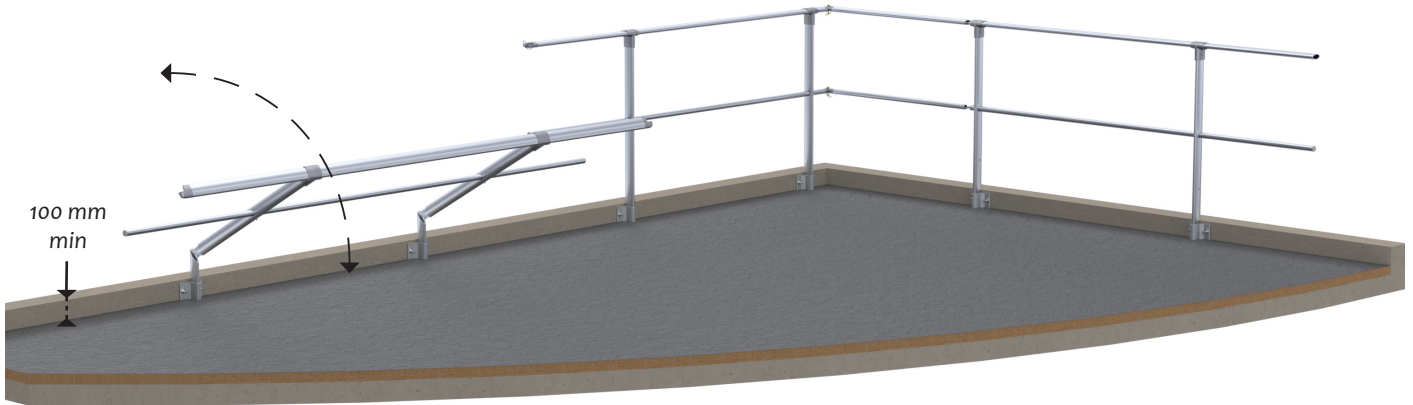

Fodable option

Description:

The **SECURILISSE®** is a collective system against falls from heights, designed for roofs that are inaccessible to the public. The foldable option is chosen for aesthetic reasons as the guardrail is **completely invisible from the ground when folded down**. This option is available for the GC-DP, GC-DA, GC-DAD and GCRE fixation.
There is a specific version of the foldable **SECURILISSE® autoportant rabattable** (see freestanding guardrail product sheet).

Details:

Material: Aluminium

Finish : Raw, anodised or powder-coated

Setup : Delivered with manuals and drawings available online at: <http://extranet.somain.fr>

Operation

The foldable option is obtained by adding a joint to each upright of the **SECURILISSE®**.

Junctions

This guardrail is delivered in 3m sections (2 uprights) which are joined together by the handrails with a pin.

Customisation

This option is available for most of the **SECURILISSE®** fixation sockets.

See also GC-PL-R

The **SECURILISSE® GC-PL-R** is a free-standing, foldable guardrail. Supplied in 4.5 metre sections