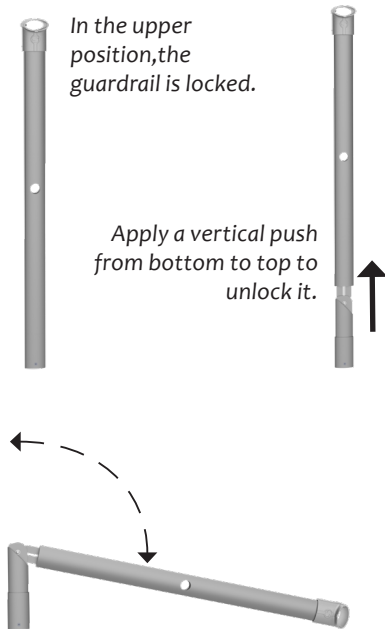

Fodable option

Description:

The **SECURILISSE®** is a collective system against falls from heights, designed for roofs that are inaccessible to the public. The foldable option is chosen for aesthetic reasons as the guardrail is **completely invisible from the ground when folded down**. This option is available for the GC-DP, GC-DA, GC-DAD and GCRE fixation.
There is a specific version of the foldable **SECURILISSE® autoportant rabattable** (see freestanding guardrail product sheet).

Details:

Material: Aluminium

Finish : Raw, anodised or powder-coated

Setup : Delivered with manuals and drawings available online at: <http://extranet.somain.fr>

Operation

The foldable option is obtained by adding a joint to each upright of the **SECURILISSE®**.

Junctions

This guardrail is delivered in 3m sections (2 uprights) which are joined together by the handrails with a pin.

Customisation

This option is available for most of the **SECURILISSE®** fixation sockets.

In the upper position, the guardrail is locked.

Apply a vertical push from bottom to top to unlock it.

Then tilt the upright to the lower position.

Do the operations backward to put the **SECURILISSE®** in operational position.