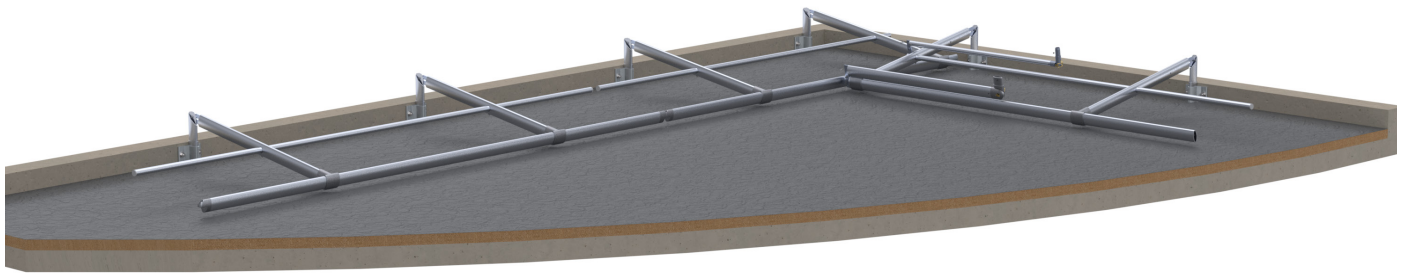

Fodable option

Description:

The **SECURILISSE®** is a collective system against falls from heights, designed for roofs that are inaccessible to the public. The foldable option is chosen for aesthetic reasons as the guardrail is **completely invisible from the ground when folded down**. This option is available for the GC-DP, GC-DA, GC-DAD and GCRE fixation.
There is a specific version of the foldable **SECURILISSE® autoportant rabattable** (see freestanding guardrail product sheet).

Junctions

This guardrail is delivered in 3m sections (2 uprights) which are joined together by the handrails with a pin.

Customisation

This option is available for most of the **SECURILISSE®** fixation sockets.

In the upper position, the guardrail is locked.

Apply a vertical push from bottom to top to unlock it.

Then tilt the upright to the lower position.

Do the operations backward to put the **SECURILISSE®** in operational position.

Angles for the **SECURILISSE® rabattable**

The layout of the angles for **SECURILISSE®** equipped with the foldable option is very specific.

Fold down the guardrail section towards the inside of the device.
Do the reverse operation to put the **SECURILISSE®** in operational position.