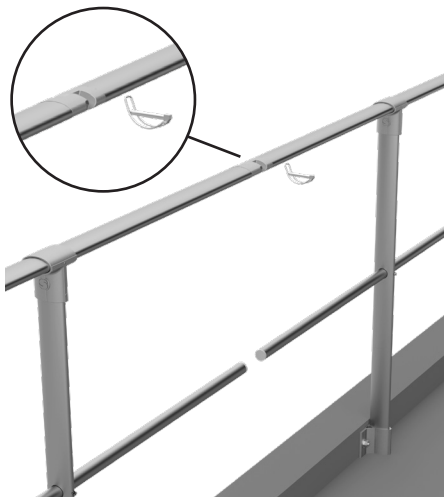

Fodable option

Description:

The **SECURILISSE®** is a collective system against falls from heights, designed for roofs that are inaccessible to the public. The foldable option is chosen for aesthetic reasons as the guardrail is **completely invisible from the ground when folded down**. This option is available for the GC-DP, GC-DA, GC-DAD and GCRE fixation.
There is a specific version of the foldable **SECURILISSE® autoportant rabattable** (see freestanding guardrail product sheet).

Details:

Material: Aluminium

Finish : Raw, anodised or powder-coated

Setup : Delivered with manuals and drawings available online at: <http://extranet.somain.fr>

Operation

The foldable option is obtained by adding a joint to each upright of the **SECURILISSE®**.

Junctions

This guardrail is delivered in 3m sections (2 uprights) which are joined together by the handrails with a pin.

Customisation

This option is available for most of the **SECURILISSE®** fixation sockets.

In the upper position, the guardrail is locked.

Apply a vertical push from bottom to top to unlock it.

Then tilt the upright to the lower position.

Do the operations backward to put the **SECURILISSE®** in operational position.