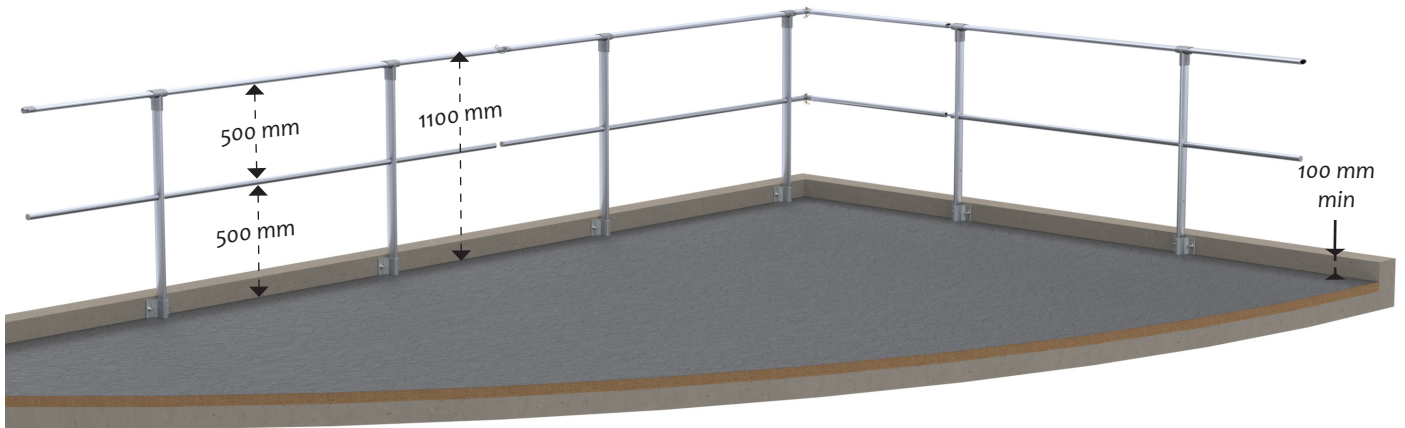

Junctions

This guardrail is delivered in 3m sections (2 uprights) which are joined together by the handrails with a pin.

Customisation

This option is available for most of the **SECURILISSE®** fixation sockets.

In the upper position, the guardrail is locked.

Apply a vertical push from bottom to top to unlock it.

Then tilt the upright to the lower position.

Do the operations backward to put the **SECURILISSE®** in operational position.

Angles for the **SECURILISSE® rabattable**

The layout of the angles for **SECURILISSE®** equipped with the foldable option is very specific.

Fold down the guardrail section towards the inside of the device.
Do the reverse operation to put the **SECURILISSE®** in operational position.

See also GC-PL-R

The **SECURILISSE® GC-PL-R** is a free-standing, foldable guardrail. Supplied in 4.5 metre sections